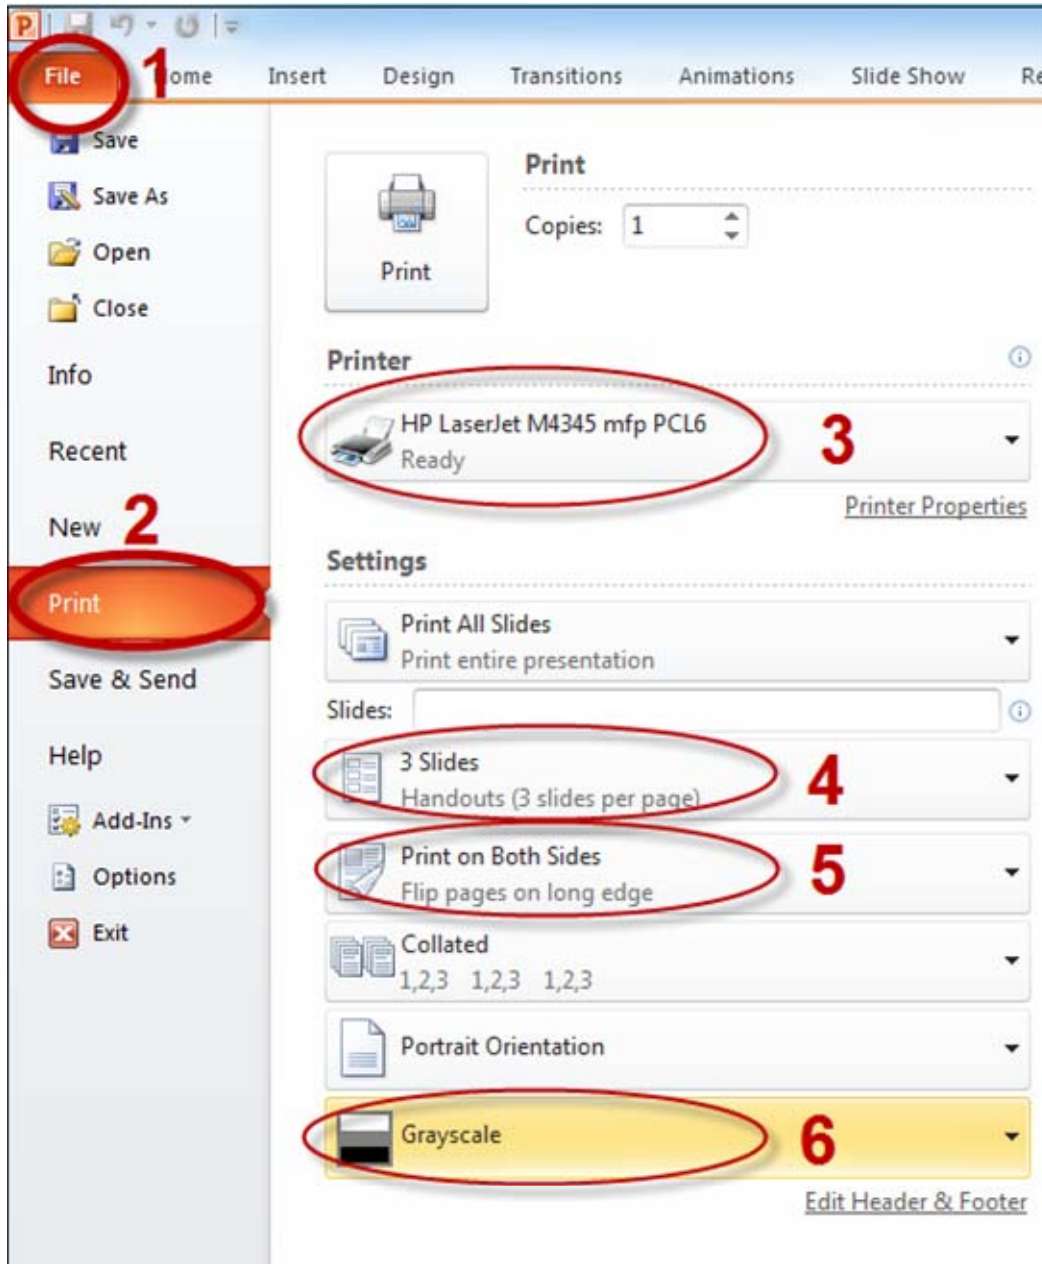

Maximize Printing in PowerPoint 2010

To save paper and toner please select the highlighted options when printing PowerPoint slides.

Choose printer

Choose Number of
Slides per page

Choose
Print on Both Sides

Choose Grayscale or
Pure Black and White