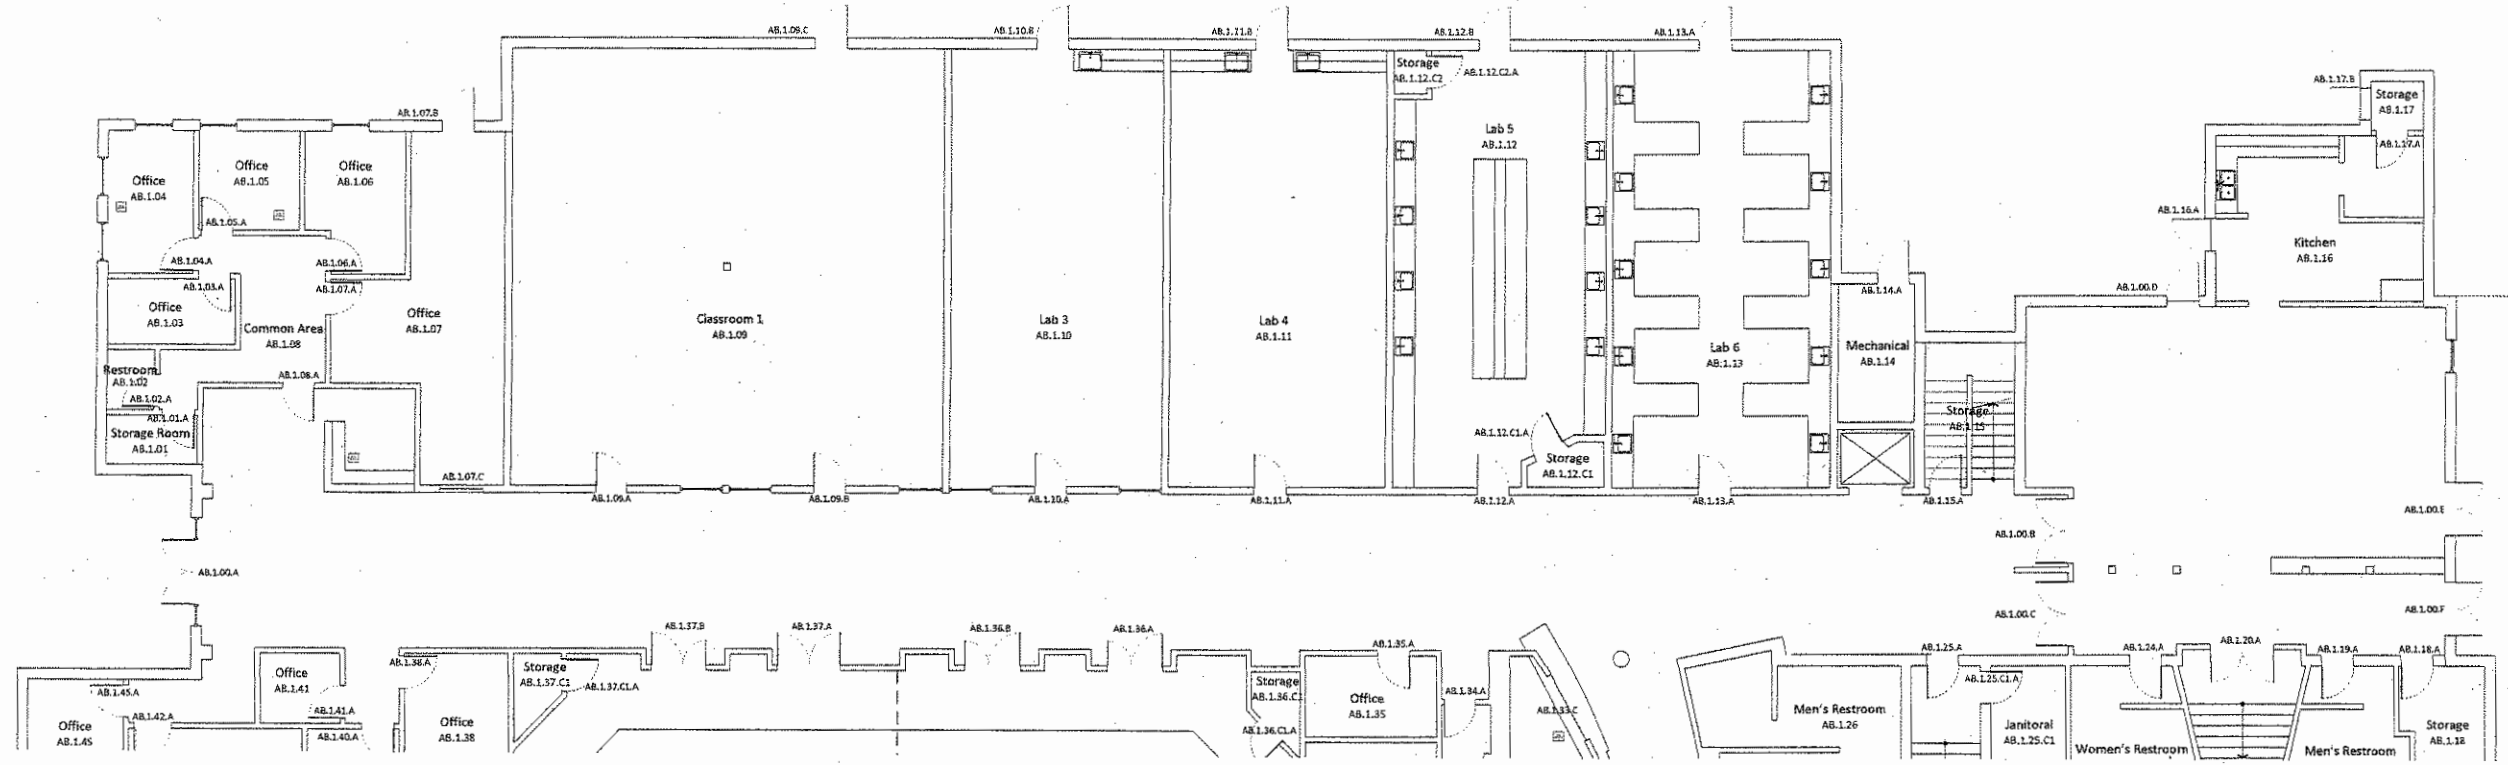

SCNM BUILDINGS

Academic building
2140 E. Broadway Road
Tempe, AZ 85282
28,000 sq. ft.

This building houses:

- 🌿 Academic Conference Room
- 🌿 Break Room
- 🌿 Classrooms AB1, AB7 & AB8
- 🌿 Copy Center/Mail Room
- 🌿 Dean of Students
- 🌿 Director of Career Services
- 🌿 Faculty Offices
- 🌿 Labs
- 🌿 Main Conference Room
- 🌿 Nursing Room
- 🌿 Student Lounge/Kitchen
- 🌿 Student Study Areas

SCNM AB Building Floor 1 (2140 East Broadway)

I AB Building Floor 2 (2140 East Broadway)

Reader Door
Internal Monitored Door
External Monitored Door